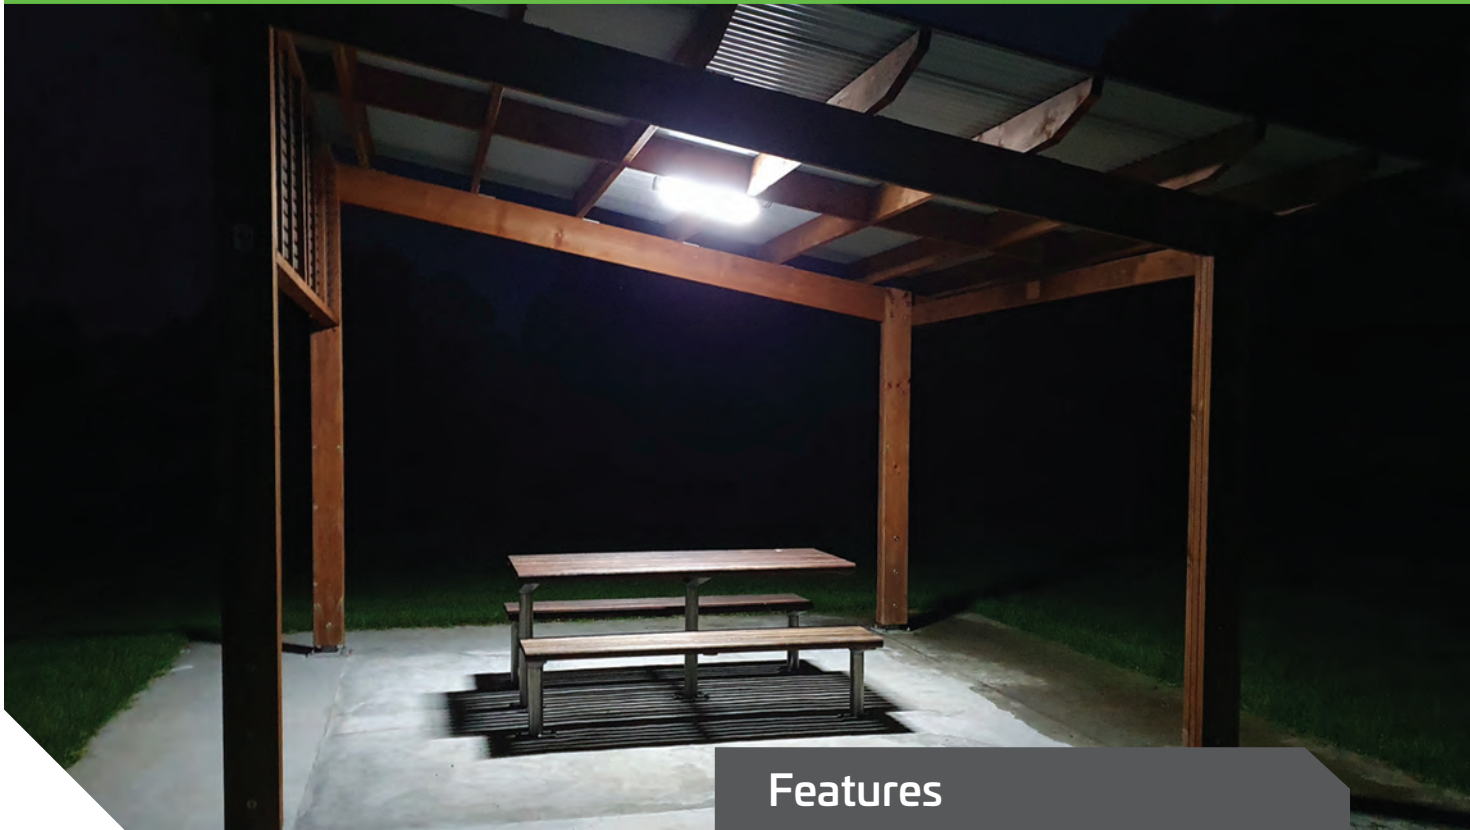

30W SOLAR BATTEN LIGHT

Features

Our 30w solar batten light offers the latest in solar lighting technology with the ability to connect multiple lights together to operate independently or together from one remote, or completely automatically by PIR sensor. A compact innovative design featuring high light output, programmable lighting modes, Lithium battery and PIR (movement) sensor. Simple plug and play installation. Waterproof connectors, solar panel mounting bracket and light mounting hardware included. A perfect solution for many indoor and outdoor applications such as shipping containers, carports, bus shelters, temporary shelters, street kiosks, camping, or any remote locations where mains power is a challenge.

Exceptional light output - 120° beam angle

Connect multiple lights together wirelessly to be operated by one remote control

Programmable remote control included

Tempered glass solar panel, 2.7m cable

Solar panel mounting hardware included

Fixed or suspended installation kit included

IK10 Impact resistant lens and lamp body

Built in PIR or external 2.4 GHz transmitter

Day and night lighting modes - light operates during the day

High quality inbuilt lithium - ion battery

Applications

Bus shelters | Garage | Shipping Containers | Kiosks

Technical Data

Solar Panel Wattage	30W
LED Output	30W, Dimmable
Lumen Output	4200 lm
Battery Type	Lithium - ion
Battery Specifications	12.6V 10AH (126Wh)
Autonomy	> 5 Nights, setting dependent
Correlated Colour Temp (CCT)	4200K
Fixture Size	84 (l) x 68 (w) x 600 (h) mm
Light Source	120 x Samsung 2835
Recharge	6 hours
Mounting Height	Various
Mounting	Surface or suspension mounted
Finish	Moulded polycarbonate
Warranty Period	2 years
SKU	SOLBATT01