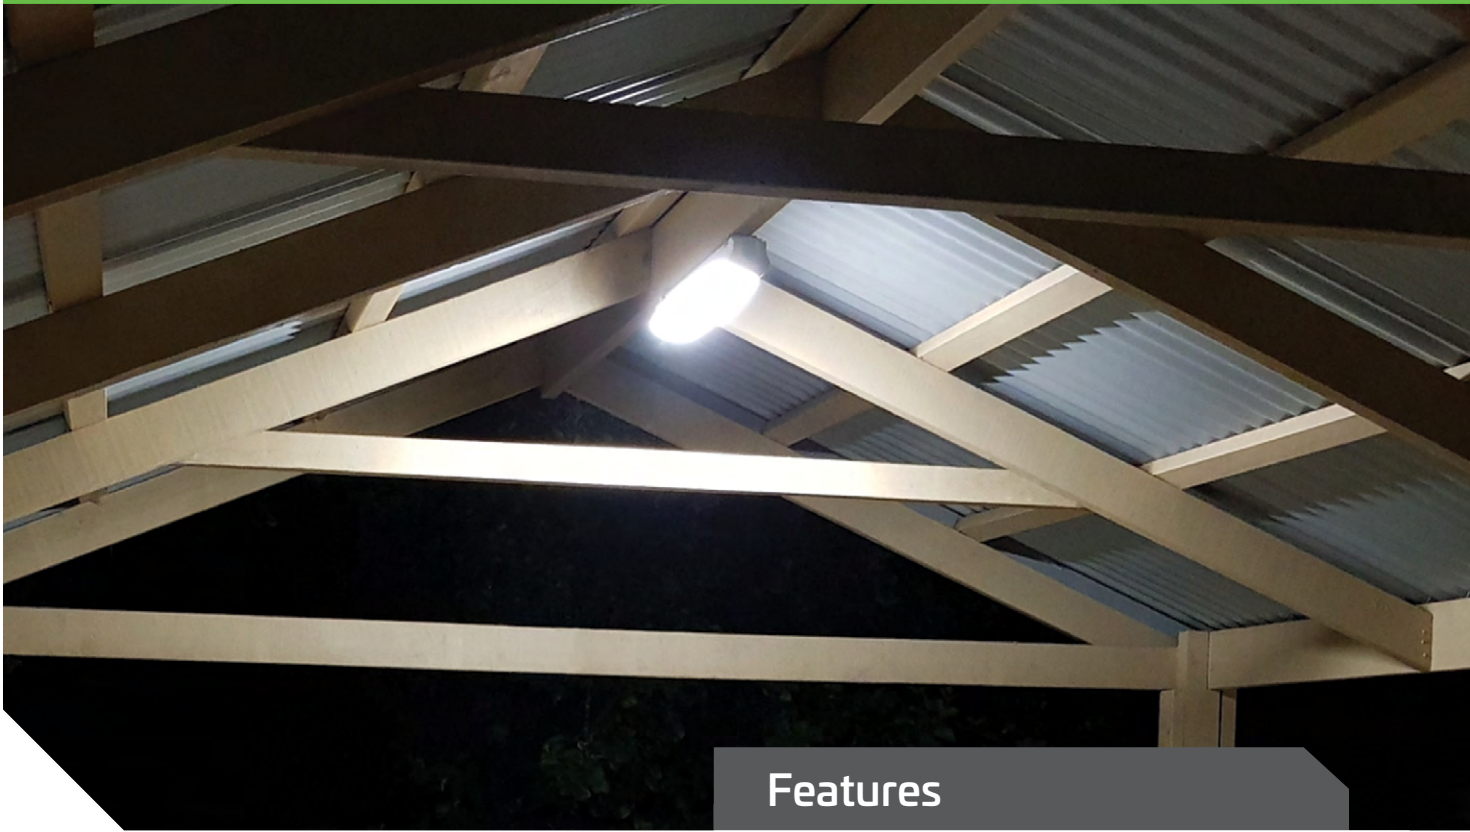

# 30W SOLAR BATTEN LIGHT

## Features

Our 30w solar batten light offers the latest in solar lighting technology with the ability to connect multiple lights together to operate independently or together from one remote, or completely automatically by PIR sensor. A compact innovative design featuring high light output, programmable lighting modes, Lithium battery and PIR (movement) sensor. Simple plug and play installation. Waterproof connectors, solar panel mounting bracket and light mounting hardware included. A perfect solution for many indoor and outdoor applications such as shipping containers, carports, bus shelters, temporary shelters, street kiosks, camping, or any remote locations where mains power is a challenge.

- Exceptional light output - 120° beam angle
- Connect multiple lights together wirelessly to be operated by one remote control
- Programmable remote control included
- Tempered glass solar panel, 2.7m cable
- Solar panel mounting hardware included
- Fixed or suspended installation kit included
- IK10 Impact resistant lens and lamp body
- Built in PIR or external 2.4 GHz transmitter
- Day and night lighting modes - light operates during the day
- High quality inbuilt lithium - ion battery
- More than 5 nights light output
- 2 year warranty for faulty workmanship or component failure not influenced by external means

Luminaire Height	Various
Lumen Output	4200 lm
LED Output	30W